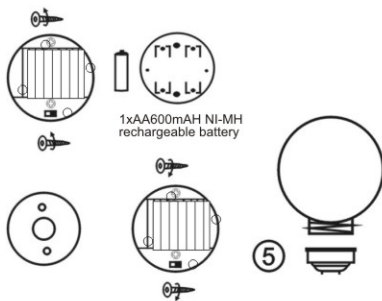

GLOBO

LIGHTING

33793

OPEN

ON/OFF SWITCH

CLOSE

www.globo-lighting.com
GLOBO Handels GmbH
St. Peter 38
A-9184 St. Jakob / Rosental