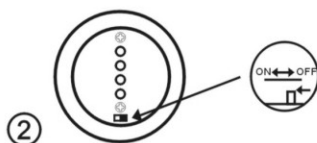

GLOBO

LIGHTING

33793

OPEN

ON/OFF SWITCH

CLOSE

www.globo-lighting.com
GLOBO Handels GmbH
St. Peter 38
A-9184 St. Jakob / Rosental