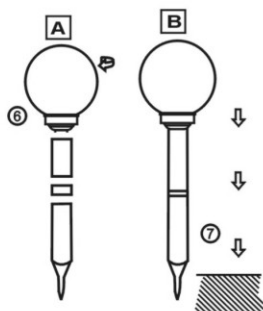

GLOBO

LIGHTING

33793

OPEN

ON/OFF SWITCH

CLOSE

www.globo-lighting.com
GLOBO Handels GmbH
St. Peter 38
A-9184 St. Jakob / Rosental