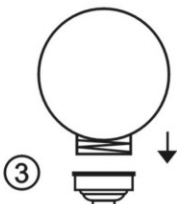

GLOBO

LIGHTING

33793

OPEN

ON/OFF SWITCH

CLOSE

www.globo-lighting.com
GLOBO Handels GmbH
St. Peter 38
A-9184 St. Jakob / Rosental