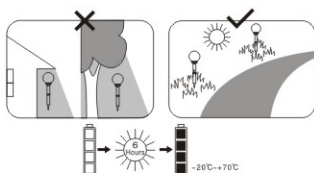

GLOBO

LIGHTING

33793

OPEN

ON/OFF SWITCH

CLOSE

www.globo-lighting.com
GLOBO Handels GmbH
St. Peter 38
A-9184 St. Jakob / Rosental